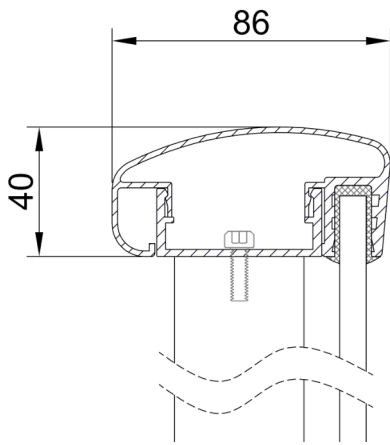

XR-HANDRAIL

Sistema para barandillas y pasamanos

Versatile system that allows to create different options, both indoors and outdoors, in straight and staircase sections.

| | |
|--------------|--|
| Combinations | Handrails (straight, ergonomically design,...) Uprights (square, oval, ...) With bars - with glass 4+4 |
| Fixing types | Ground, front and side |
| Adequate for | 0,8 KN |